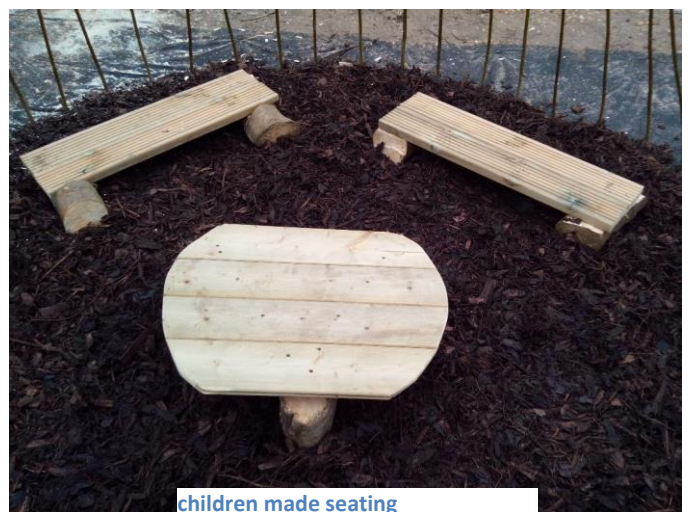

# Foragers Farm community organising at Bemerton Heath

New paths

Site clearance at Bemerton Heath 1

building starts

Groundwork begins

Children made the Willow Dome

children made seating

community opening day (200+people)

## Foragers Farm community organising at The Friary

Seating and vegetable plot at The Friary